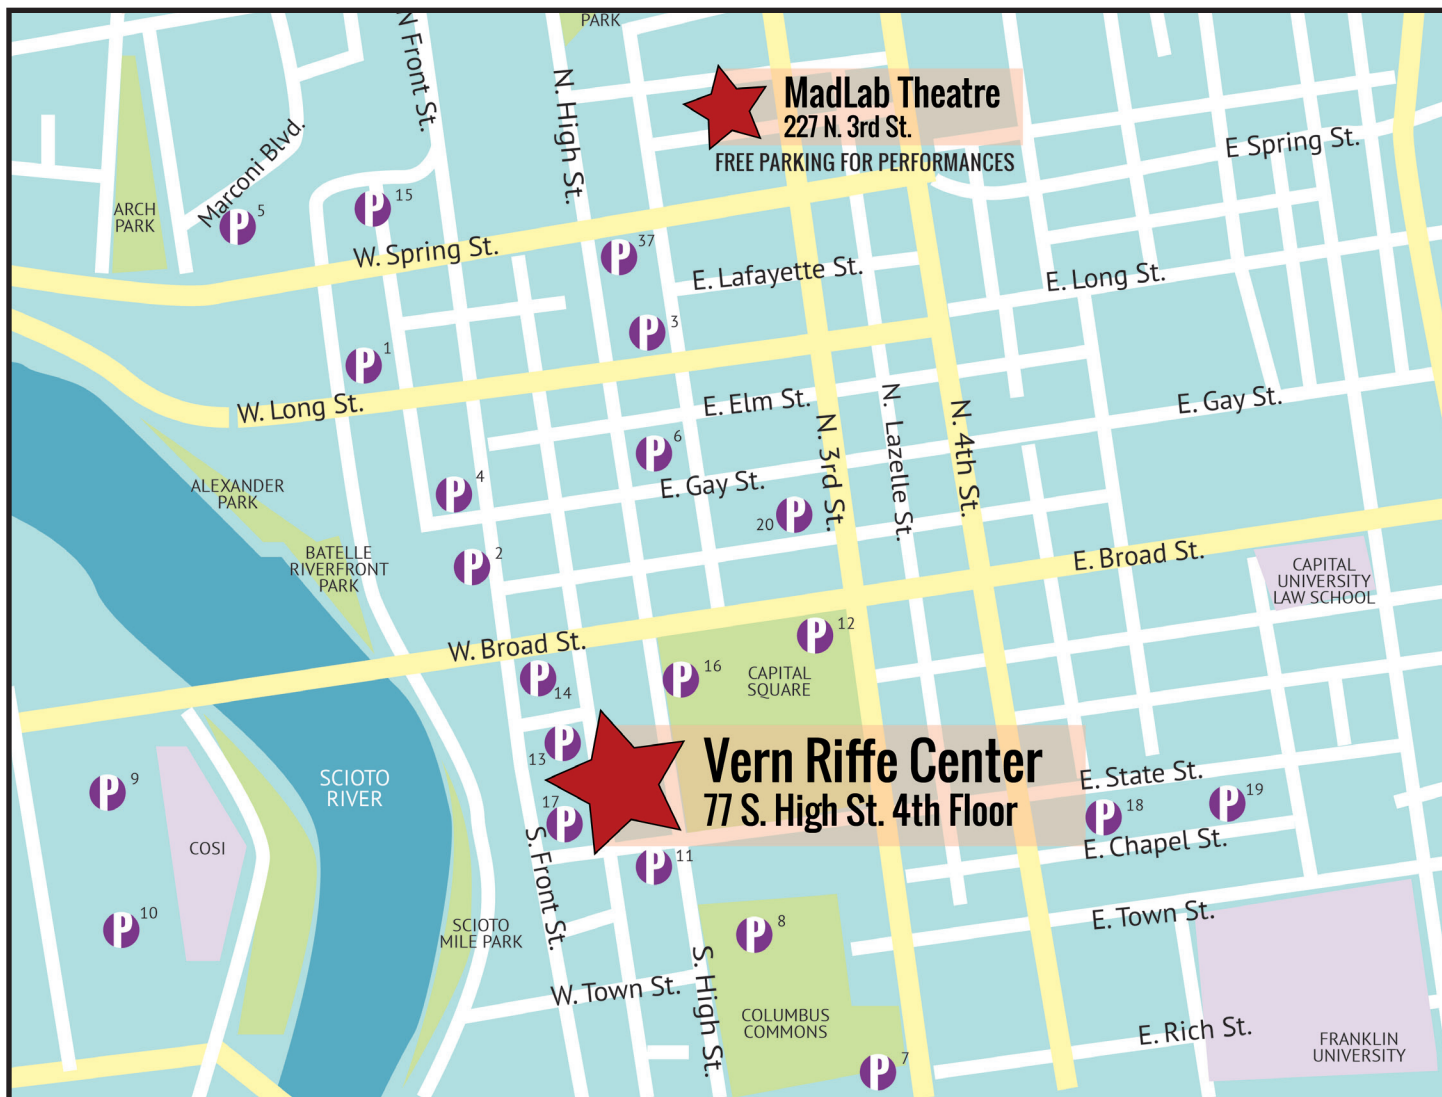

Available Light Theatre

Venues & Parking

Vern Riffe Center, Studio Theaters

77 S. High St. 4th Floor

Theatre patrons may enter on State Street, or via the Riffe Center Parking Garage elevators.

MadLab Theatre

227 N. 3rd St.

Theatre entrance is at the corner of Third & Hickory Streets. Parking is free for theatre patrons in the adjacent surface lots. See sign posted at MadLab for specific locations.

Always allow yourself a little extra time to park and get to the theatre.

Parking meters are available on most streets downtown. Please read all signage on and near parking meters for fees, time limits and restrictions. Most downtown parking meters require payment until 10 p.m. and have a 2 to 3 hour limit.

Downtown Parking Garages & Lots

- | | | |
|----|----------------------|--------------------|
| 1 | Marconi Garage | 170 Marconi Blvd. |
| 2 | LeVeque Garage | 40 N. Front St. |
| 3 | 60 E. Long St. | 60 E. Long St. |
| 4 | 84 N. Front St. | 84 N. Front St. |
| 5 | Arena Grand | 245 Marconi Blvd. |
| 6 | Buckeye Garage | 55 E. Long St. |
| 7 | Columbus Commons | 55 E. Rich St. |
| 8 | Columbus Commons | 111 S. Third St. |
| 9 | COSI | 322 W. State St. |
| 10 | COSI | 52 Starling St. |
| 11 | Fifth Third Bank | 21 E. State St. |
| 12 | Galleria Garage | 30 S. Third St. |
| 13 | Huntington Center | 50 S. Front St. |
| 14 | Huntington Plaza | 37 W. Broad St. |
| 15 | Nationwide Garage | 70 E. Chestnut St. |
| 16 | Ohio Statehouse | 60 E. State St. |
| 17 | Riffe Center | 77 S. High St. |
| 18 | Grant Medical Center | 270 E. Town St. |
| 19 | Grant Medical Center | 131 S. Grant Ave. |
| 20 | Columbus Hotel | 50 N. Third St. |